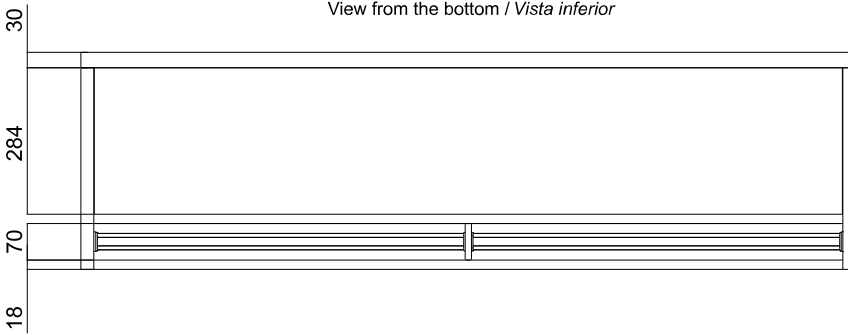

60Hz

Model	Is?nmam??	
	(m ³ /h)	(m)
KSB 1000 A	3,5-5	
KSB 1500 A	3,5-5	
KSB 2000 A	3,5-5	
KSB 2500 A	3,5-5	
KSB 3000 A	3,5-5	

Boyutlar

View from the top / Vista superior

Lateral View / Vista Lateral

View from the bottom / Vista inferior

L	A	B
1000	920	-
1500	1420	710
2000	1920	960
2500	2420	1210
3000	2920	1460