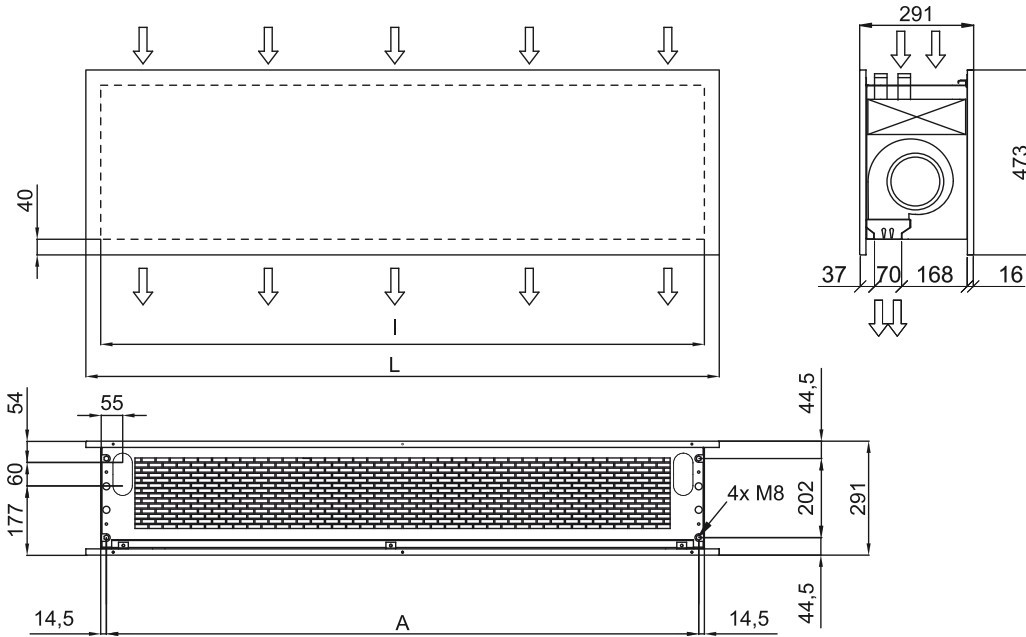

Is? pompas? - DX 1:1

Model	(m³/h)	(m)
ZEN ECG 1000 DX10-DA	5/8" - 3/8"	
ZEN ECG 1500 DX13-DA	5/8" - 3/8"	
ZEN ECG 1500 DX15-DA	5/8" - 3/8"	
ZEN ECG 2000 DX22-DA	3/4" - 3/8"	
ZEN ECG 2500 DX25-DA	3/4" - 3/8"	
ZEN ECG 2500 DX29-DA	7/8" - 1/2"	

Is? pompas? - VRV

Model	(m³/h)	(m)
ZEN ECG 1000 VRV10-DA	5/8" - 3/8"	
ZEN ECG 1500 VRV13-DA	5/8" - 3/8"	
ZEN ECG 1500 VRV15-DA	5/8" - 3/8"	
ZEN ECG 2000 VRV20-DA	3/4" - 3/8"	
ZEN ECG 2000 VRV24-DA	3/4" - 3/8"	
ZEN ECG 2500 VRV25-DA	3/4" - 3/8"	
ZEN ECG 2500 VRV29-DA	7/8" - 3/8"	

Boyutlar

	L	I	A
Zen 1000	1220	1140	1115
Zen 1500	1620	1544	1515
Zen 2000	2120	2044	2015
Zen 2500	2620	2544	2515