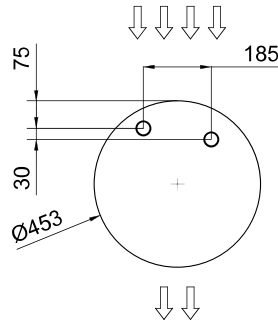

Boyutlar

	L
RUND 1000	1025
RUND 1500	1525
RUND 2000	2030
RUND 2500	2530
RUND 3000	2980

Electrical Connections
Entrances:
RJ45, M21, M26, M32

Water pipes entrance

Floor fixing points with foot