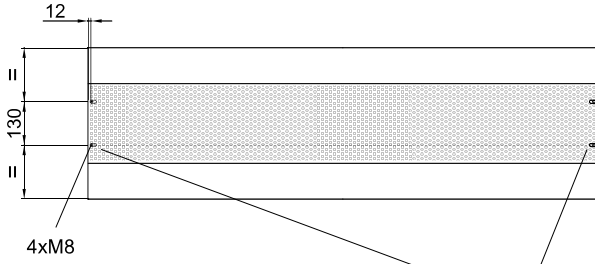

Boyutlar

	L
RUND 1000	1025
RUND 1500	1525
RUND 2000	2030
RUND 2500	2530
RUND 3000	2980

Electrical Connections
Entrances:
RJ45, M21, M26, M32

Water pipes entrance

Floor fixing points with foot