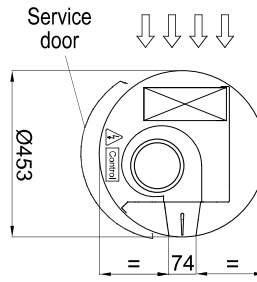

Is? pompas? - VRF

Model	(m ³ /h)	(m)
RUND ECG 1000 VRF10-LG	5/8" - 3/8"	
RUND ECG 1500 VRF15-LG	5/8" - 3/8"	
RUND ECG 2000 VRF24-LG	1" - 3/8"	
RUND ECG 2000 VRF20-LG	1	
RUND ECG 2500 VRF25-LG	7/8" - 1/2"	
RUND ECG 2500 VRF29-LG	7/8" - 1/2"	
RUND ECG 3000 VRF29-LG	7/8" - 1/2"	
RUND ECG 3000 VRF34-LG	7/8" - 1/2"	

Boyutlar

	L
RUND 1000	1025
RUND 1500	1525
RUND 2000	2030
RUND 2500	2530
RUND 3000	2980

Electrical Connections
Entrances:
RJ45, M21, M26, M32

Water pipes entrance

Floor fixing points with foot