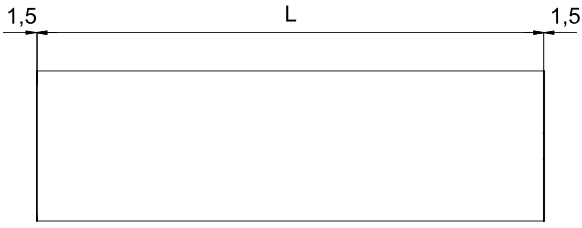

Boyutlar

	L
RUND 1000	1025
RUND 1500	1525
RUND 2000	2030
RUND 2500	2530
RUND 3000	2980

Electrical Connections
Entrances:
RJ45, M21, M26, M32

Water pipes entrance

Floor fixing points with foot